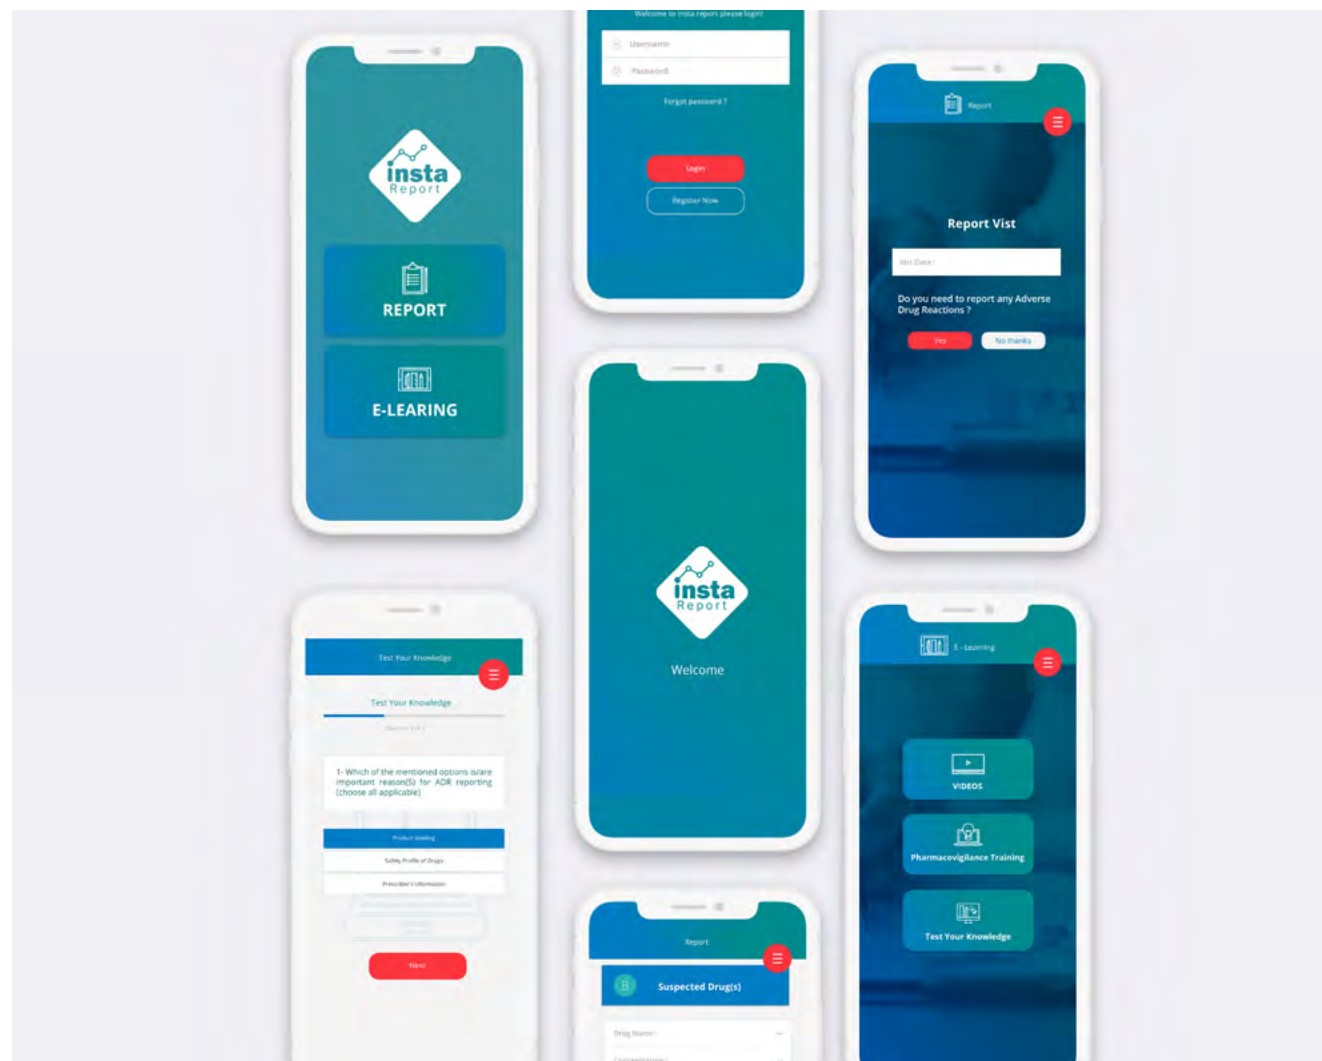

Mobile APP

Mobile APP Insta Report