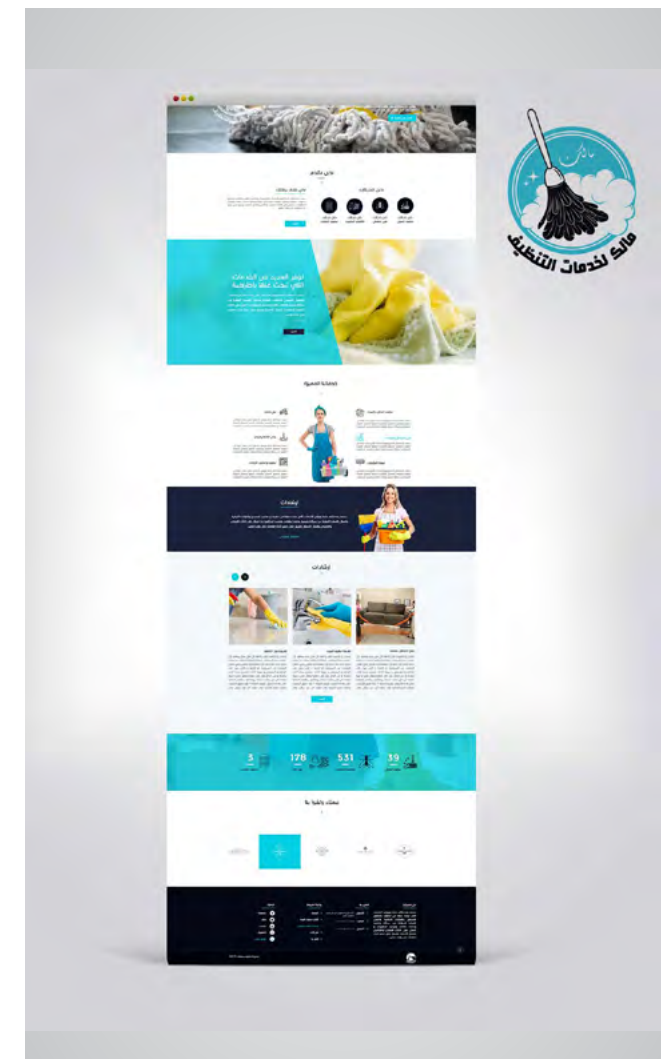

WEB Design

WEB SITE Astrazınca

WEB Design

WEB SITE Malek Cleaning

CLIENT : Malek Cleaning
Malek Cleaning The site offers many companies specialized in providing cleaning services, which have labor, many companies offer many offers and discounts on cleaning services in all cities.