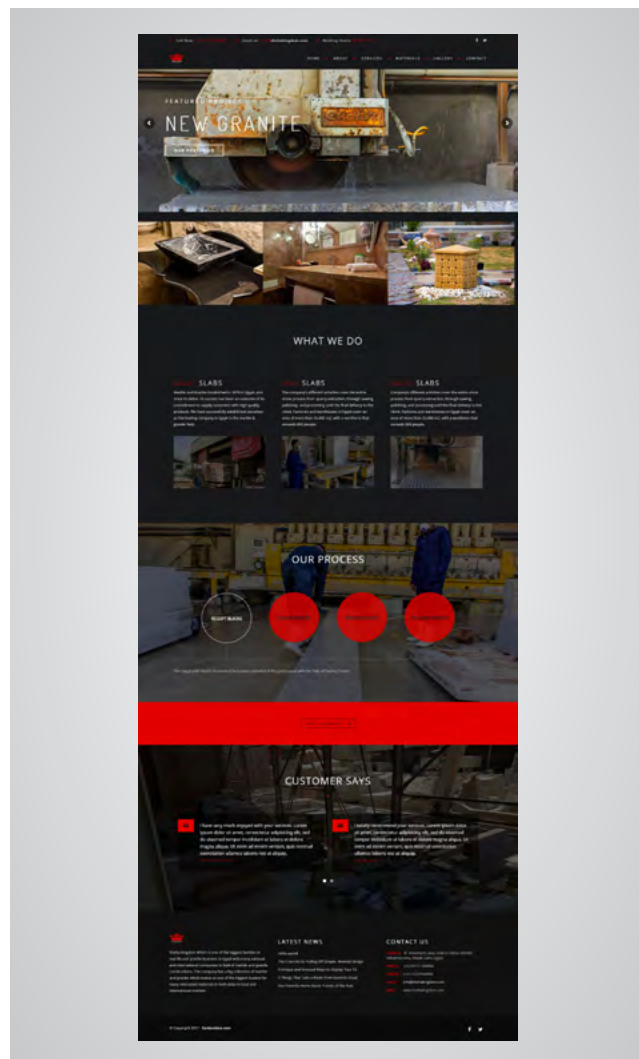

WEB WORDPRESS

To Experience this website, please visit :
www.shehakingdom.com