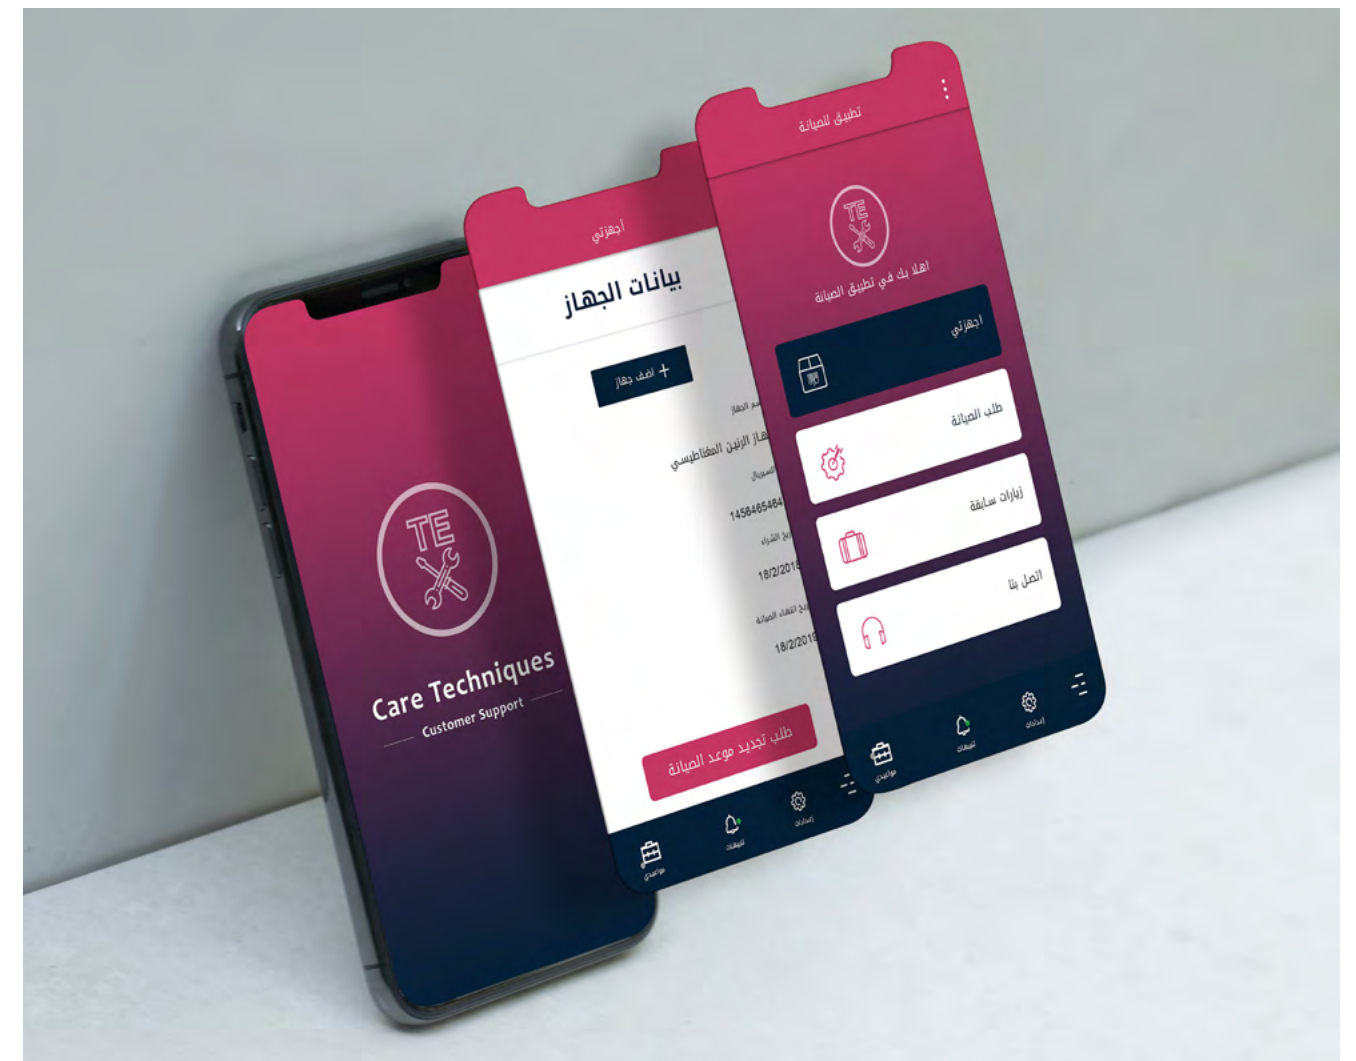

Mobile APP

Mobile APP Care Techniques