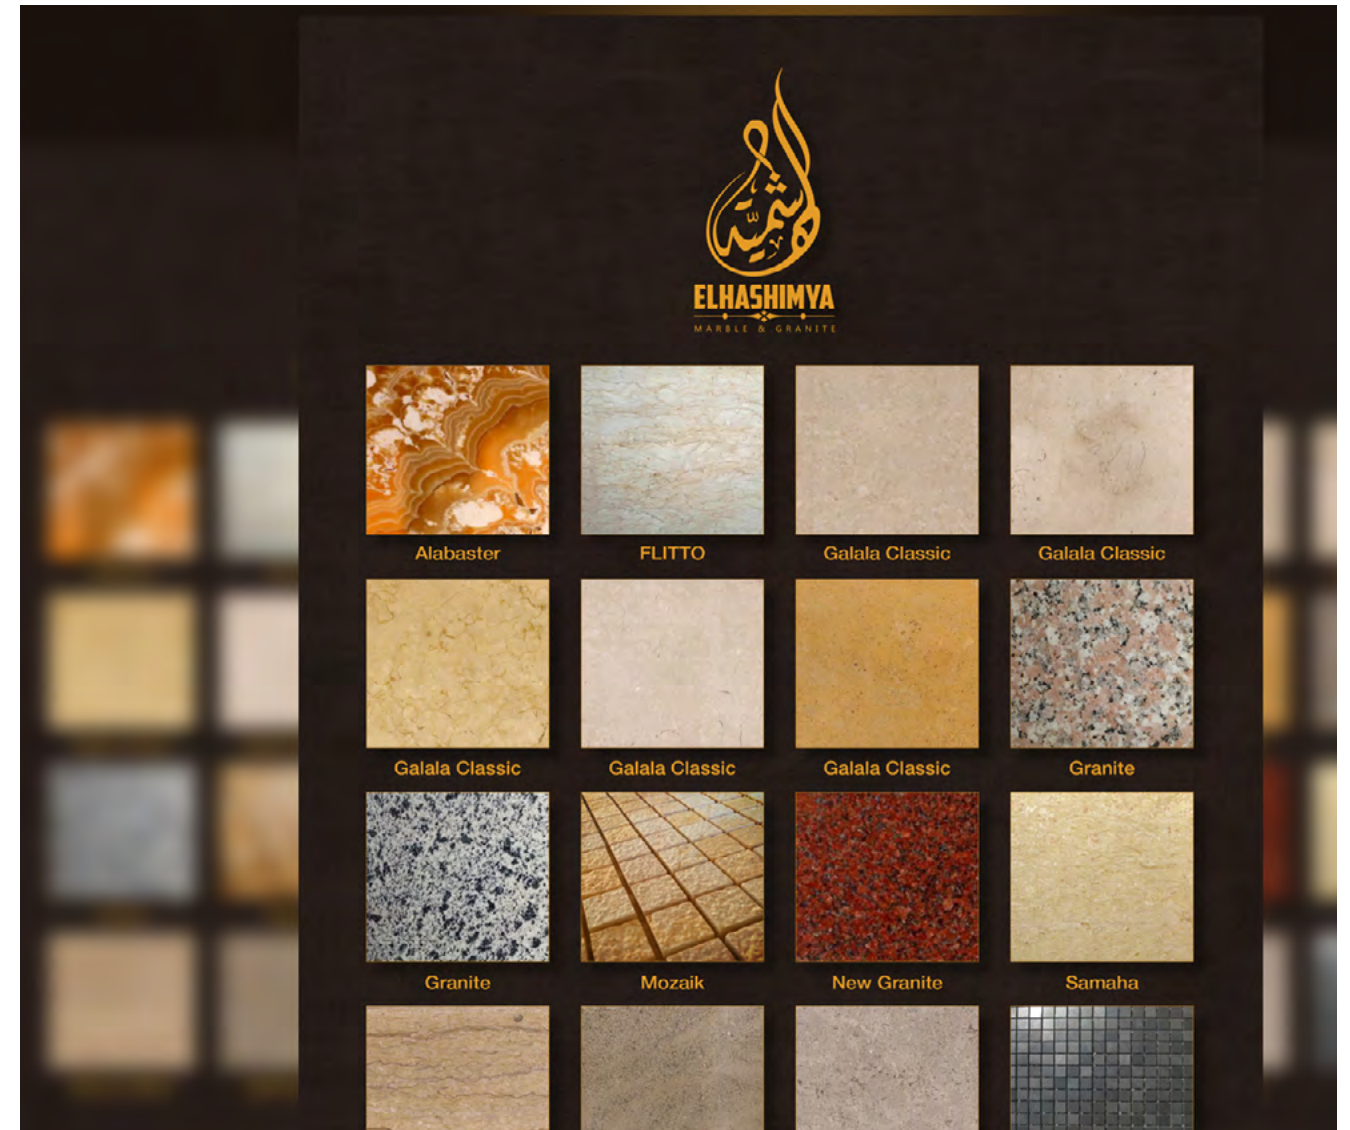

**ELHashimya
Flyer**